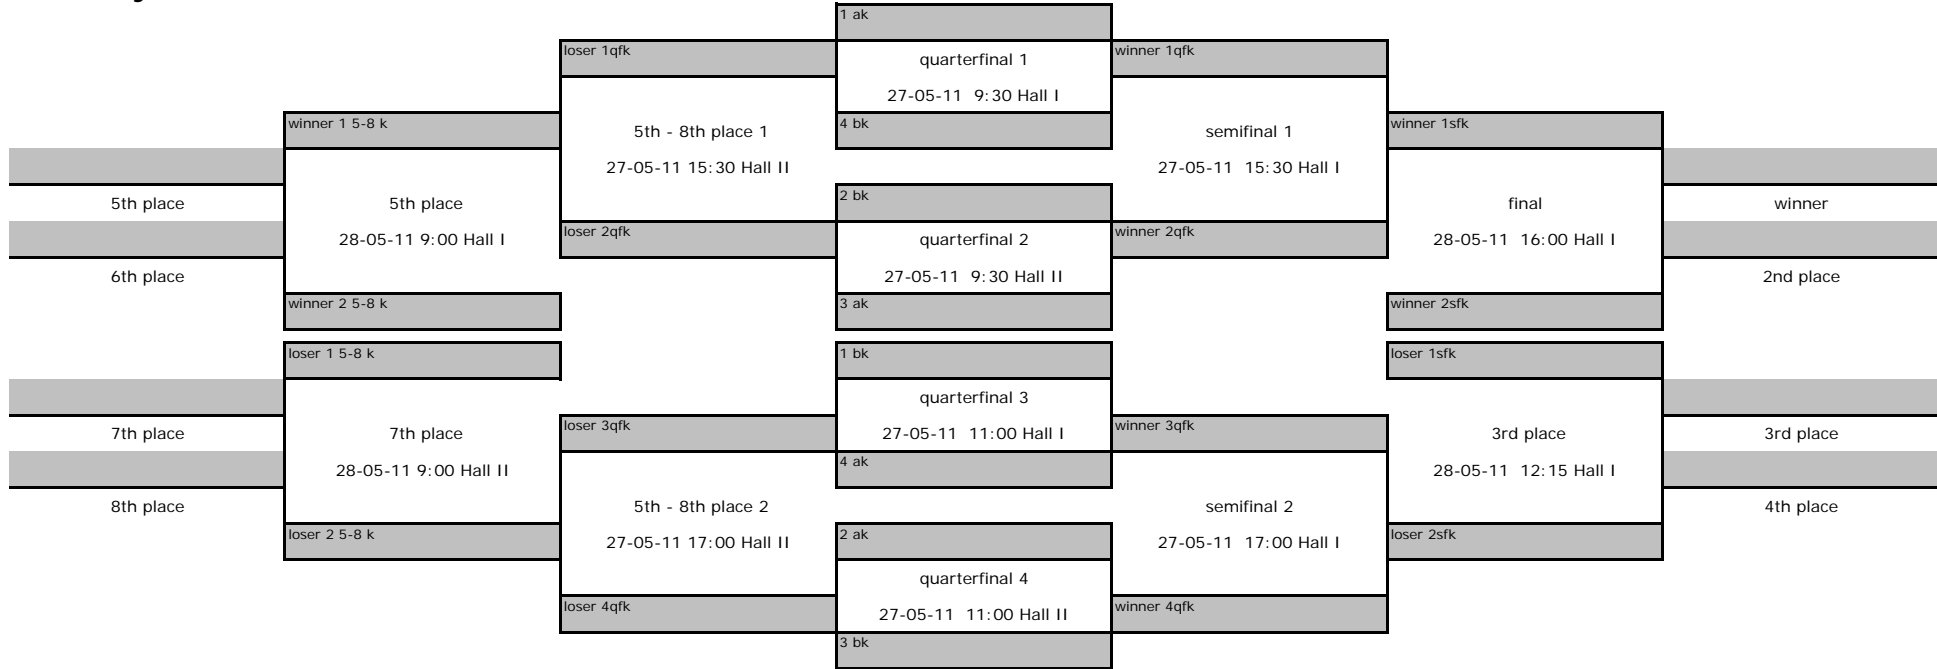

# Playing System ISF 2011 - Pilsen 23-29 May

## Play-offs Graphics Visualization

### Play-offs - Boys

### Play-offs - Girls